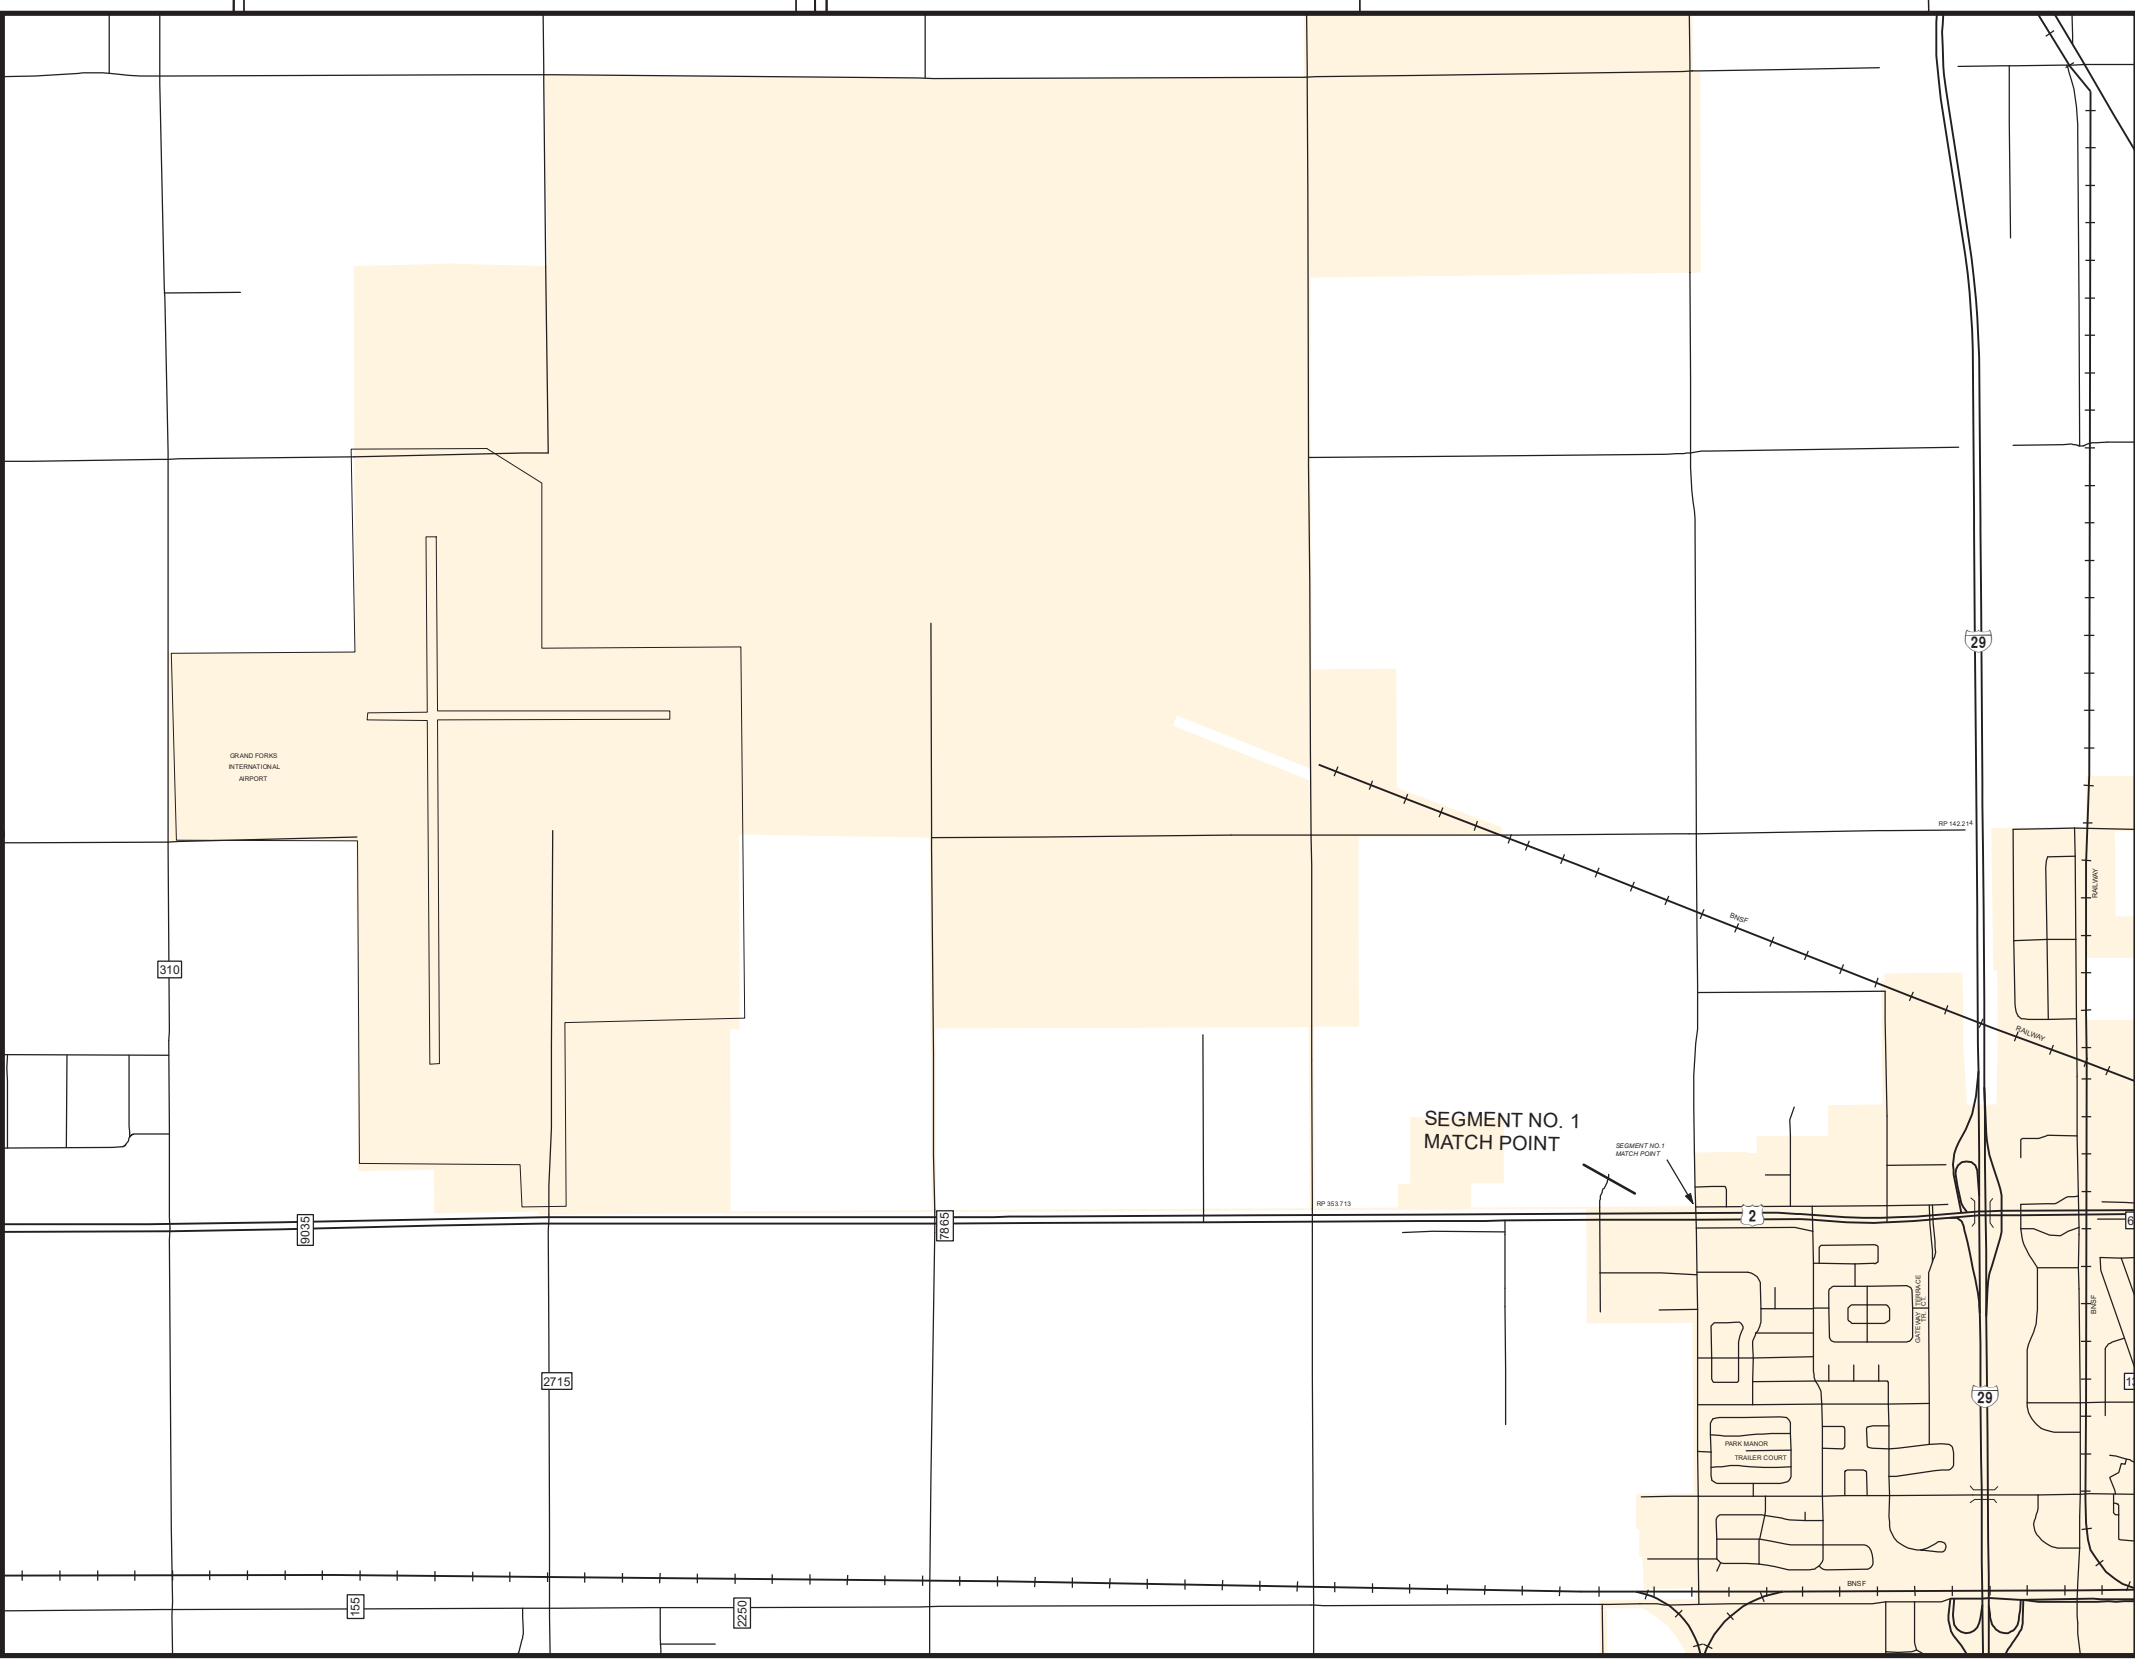

2021
TRAFFIC VOLUME MAP
2020 Population 59,166

GRAND FORKS

GRAND FORKS COUNTY

NORTH DAKOTA

PREPARED BY
NORTH DAKOTA DEPARTMENT OF TRANSPORTATION
PLANNING / ASSET MANAGEMENT DIVISION
IN COOPERATION WITH THE
U.S. DEPARTMENT OF TRANSPORTATION
FEDERAL HIGHWAY ADMINISTRATION

2021
Corporate limits updated 2018